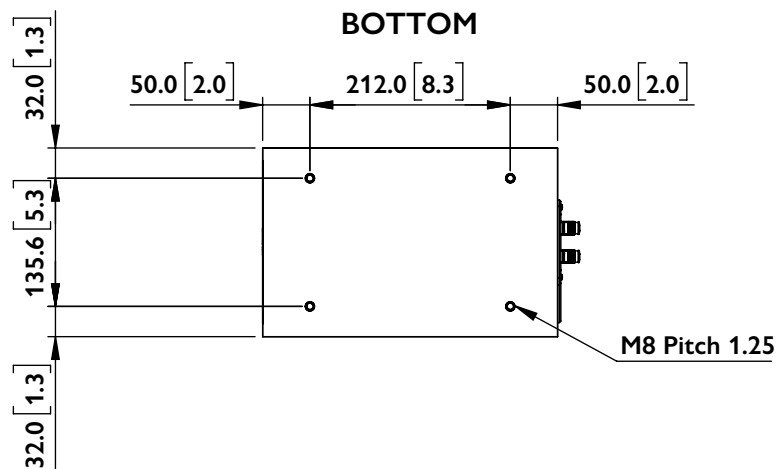

FRONT

SIDE

BACK

BOTTOM

R SERIES
R3

UNIT: MM [INCH]

FRONT

SIDE

BACK

BOTTOM

R SERIES
R3

UNIT: MM [INCH]