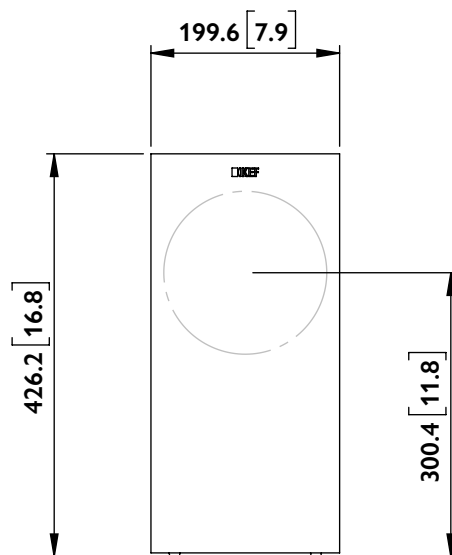

FRONT

SIDE

BACK

BOTTOM

R SERIES
R3

UNIT: MM [INCH]

FRONT

SIDE

BACK

BOTTOM

R SERIES
R3

UNIT: MM [INCH]