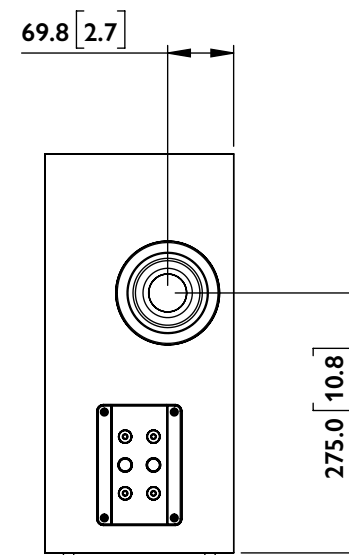

FRONT

SIDE

BACK

BOTTOM

R SERIES
R3

UNIT: MM [INCH]

FRONT

SIDE

BACK

BOTTOM

R SERIES
R3

UNIT: MM [INCH]