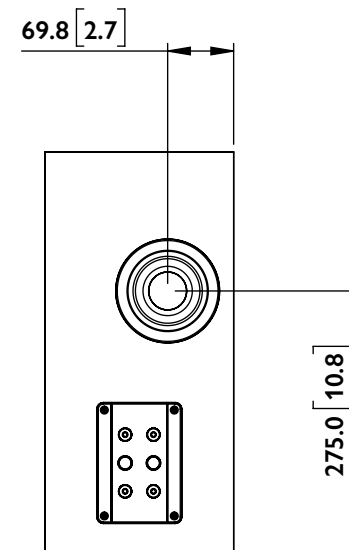

FRONT

SIDE

BACK

BOTTOM

R SERIES
R3

UNIT: MM [INCH]

FRONT

SIDE

BACK

BOTTOM

R SERIES
R3

UNIT: MM [INCH]