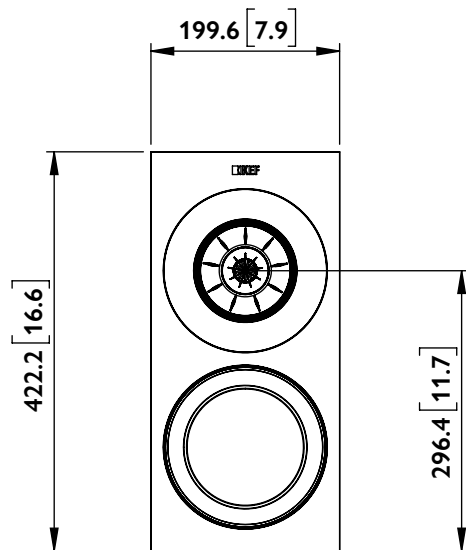

FRONT

SIDE

BACK

BOTTOM

R SERIES
R3

UNIT: MM [INCH]

FRONT

SIDE

BACK

BOTTOM

R SERIES
R3

UNIT: MM [INCH]